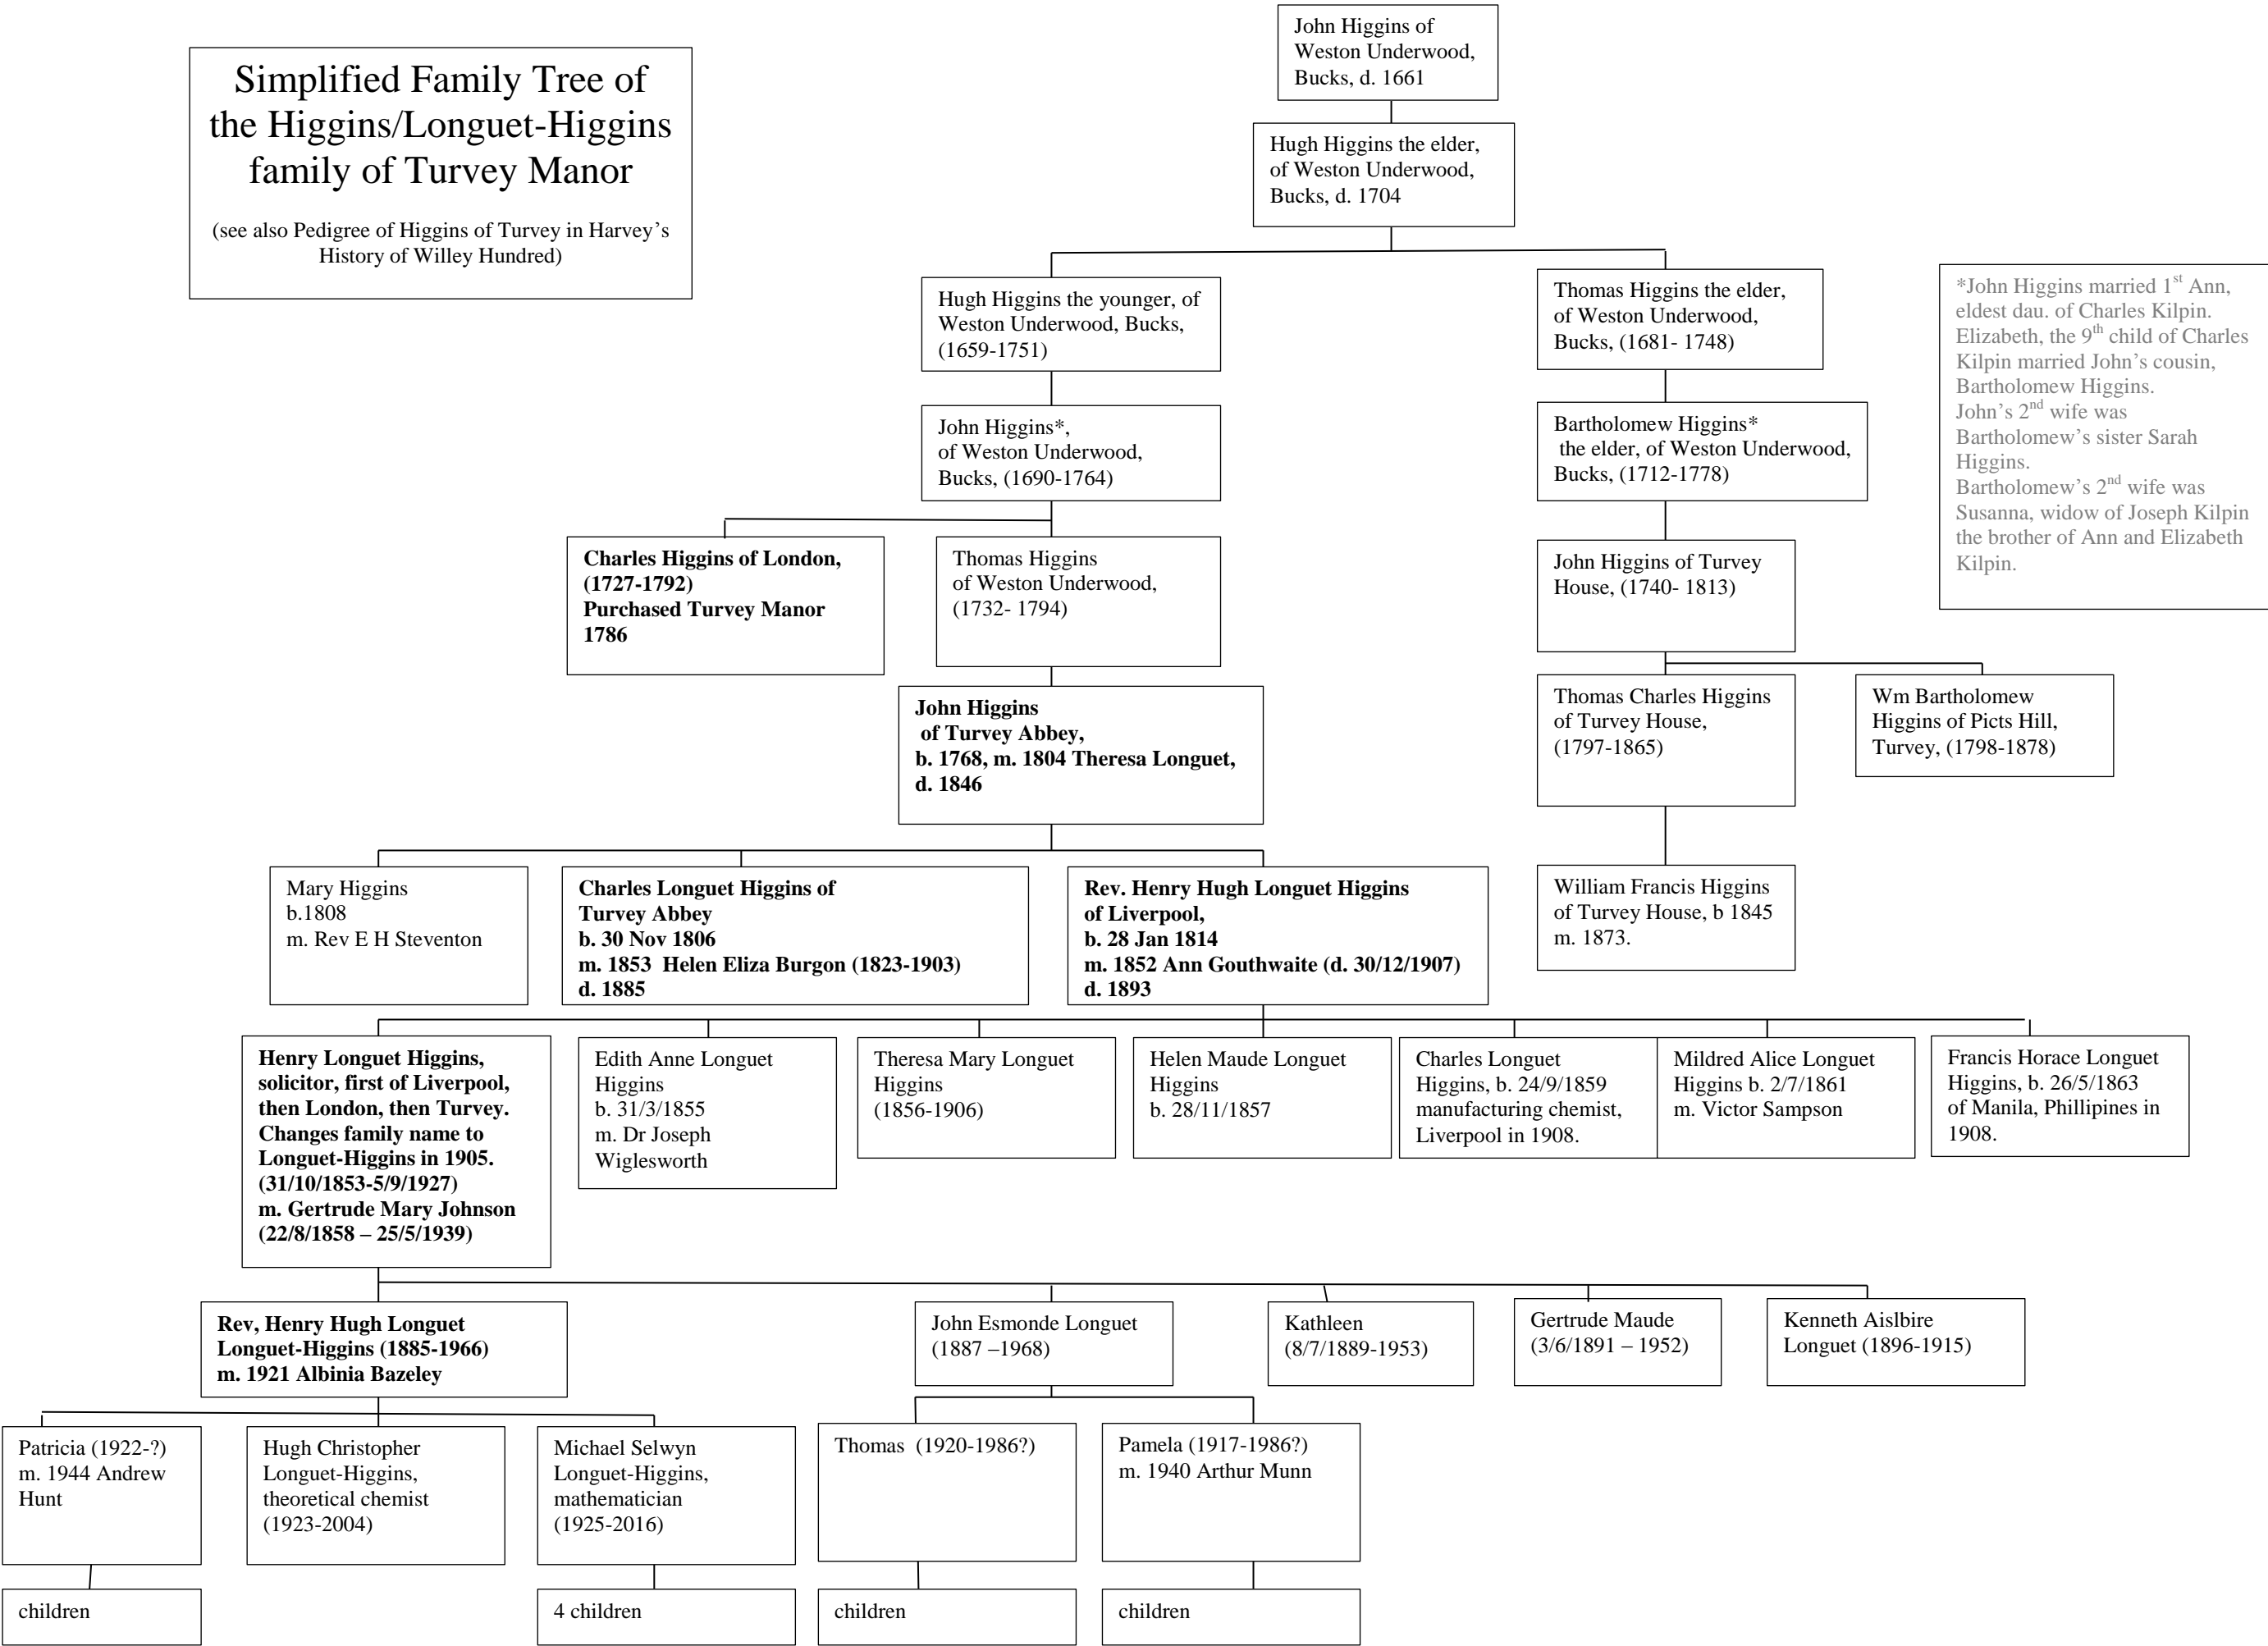

Simplified Family Tree of the Higgins/Longuet-Higgins family of Turvey Manor
 (see also Pedigree of Higgins of Turvey in Harvey's History of Willey Hundred)

*John Higgins married 1st Ann, eldest dau. of Charles Kilpin. Elizabeth, the 9th child of Charles Kilpin married John's cousin, Bartholomew Higgins. John's 2nd wife was Bartholomew's sister Sarah Higgins. Bartholomew's 2nd wife was Susanna, widow of Joseph Kilpin the brother of Ann and Elizabeth Kilpin.